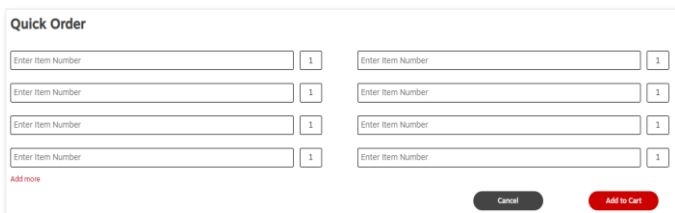

Quick Order

Quick order up to 50 items at a time

- Go to the Lists tab in the header navigation and click on Quick from the dropdown menu
- Enter the item numbers of the products you want to purchase, add to cart and submit