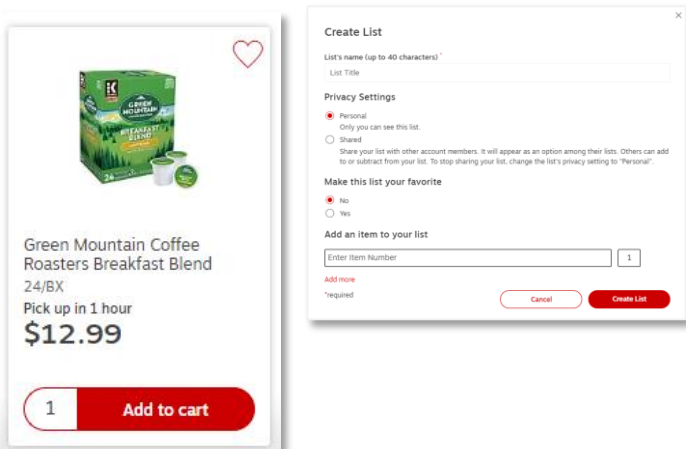

Ordering Quick Tools

Frequently Purchased

Easily reorder items by viewing your Frequently Purchased items from the Lists tab in the header navigation:

- Click Frequently Purchased
- Easily sort and filter items by order date or category
- Click on the items you want to order and add to cart
- Even add an item to your shopping list by clicking on the heart icon