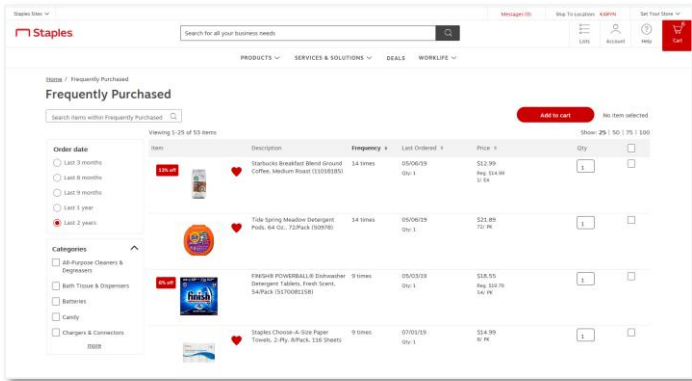

Ordering Quick Tools

Frequently Purchased

Easily reorder items by viewing your Frequently Purchased items from the Lists tab in the header navigation:

- Click Frequently Purchased
- Easily sort and filter items by order date or category
- Click on the items you want to order and add to cart
- Even add an item to your shopping list by clicking on the heart icon